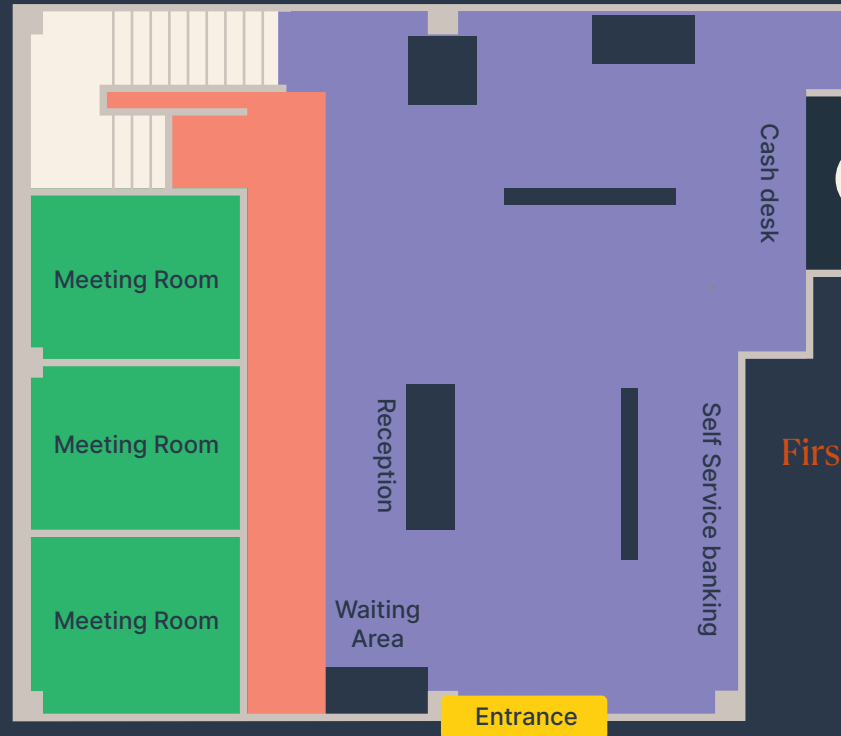

Autism Friendly Map

ptsb

First floor

Second floor

- Quiet
- High Intensity
- Low Intensity
- Exit / Entrance

Loud

Clonakilty branch