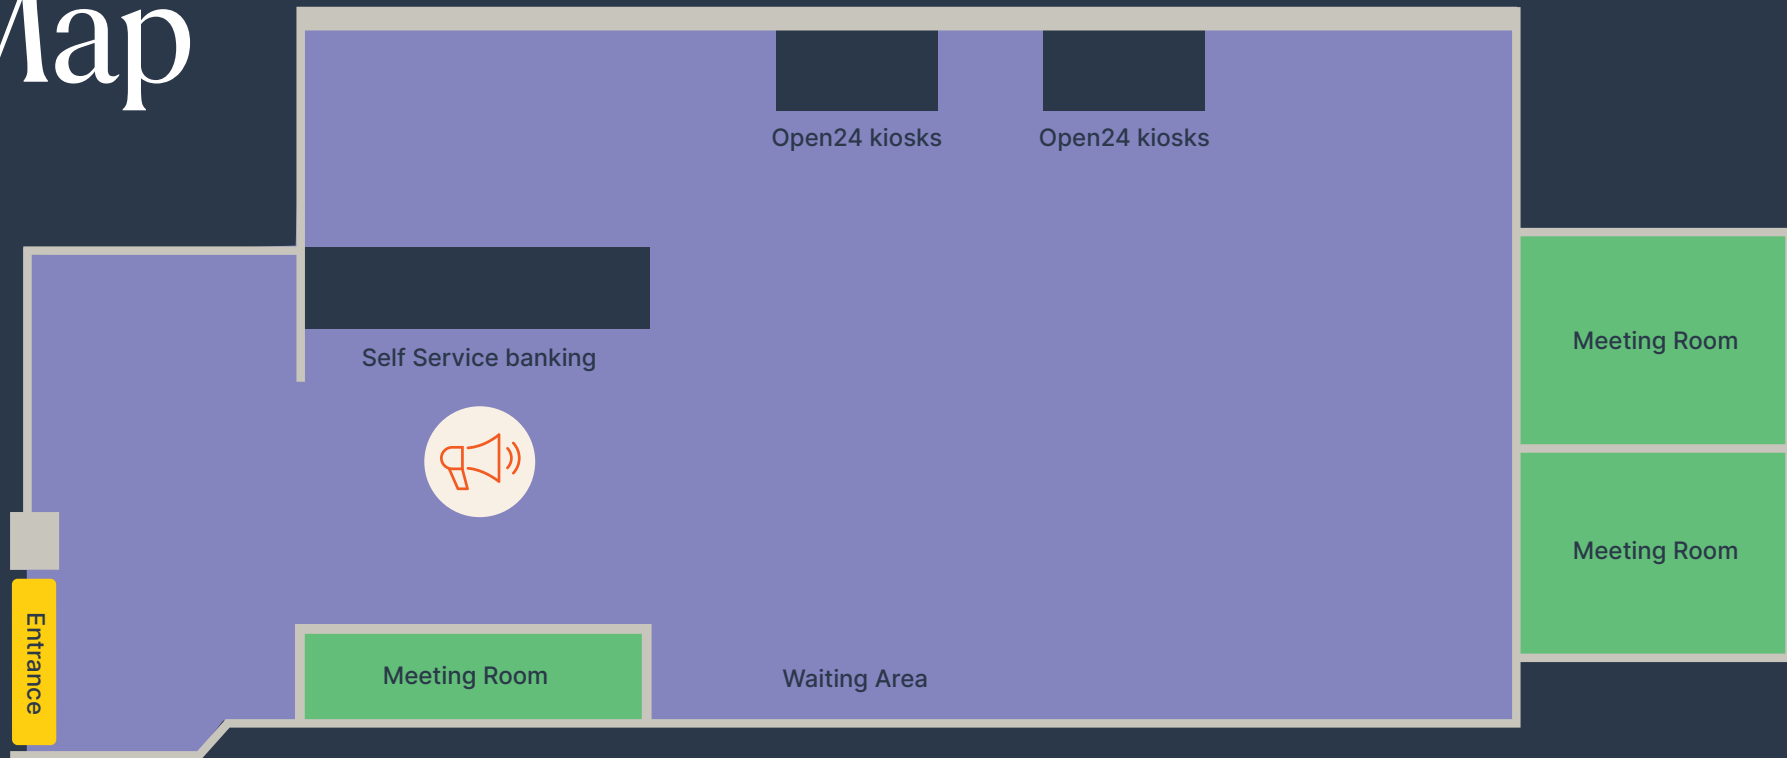

Autism Friendly Map

Longford branch

Quiet

High Intensity

Exit / Entrance

Loud